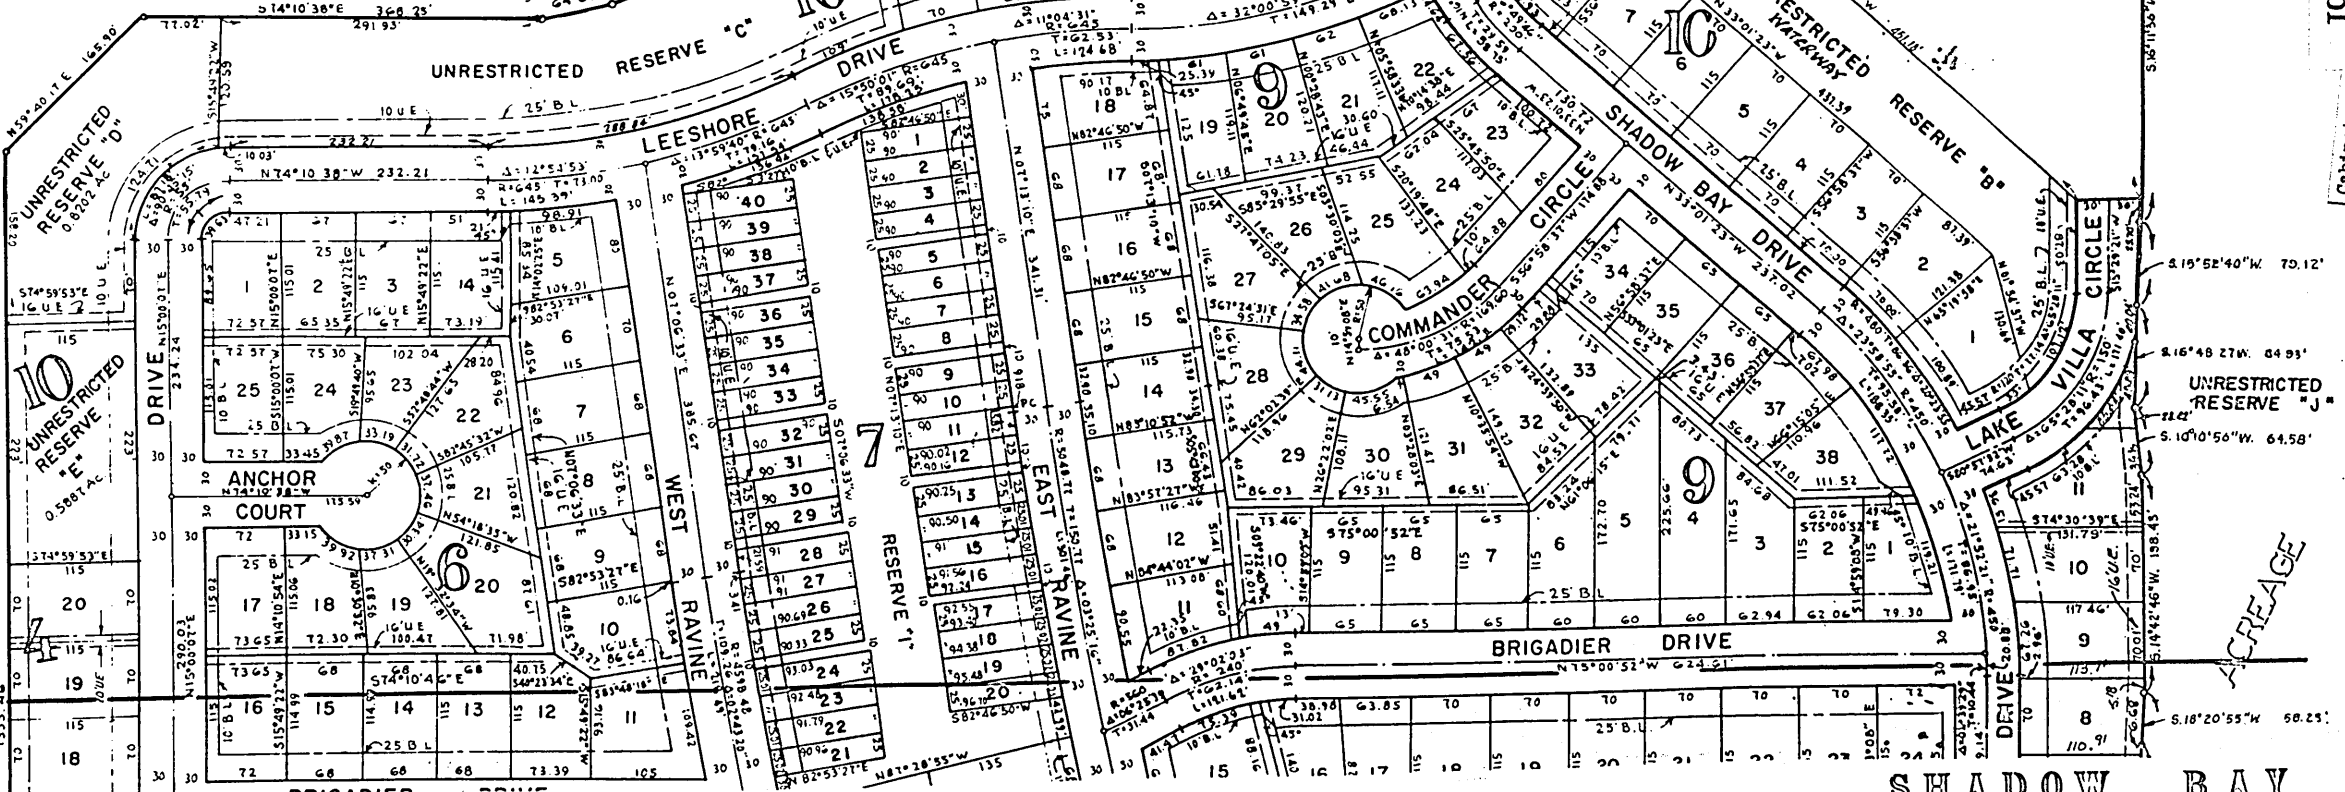

Lake Connoe

Lake Connoe

ACREAGE

W WEIR SURVEY
A-42
N. MARTIN SURVEY
A-26

Lake Connoe

UNRESTRICTED RESERVE "A"
4.7011 AC.

VOL 11 PAGE 51
Vol. 11 Page 51

VOL 11 PAGE 51

Cabinet A
Sheet 133-B
#325819

Cabinet A
Sheet 133-B

SHADOW BAY
SECTION ONE

A133a.002 SHEET 2 of 3

MATCH
LINE

ACREAGE

5-A
1341

VOL 11 PAGE 52
VOL 11 PAGE 52