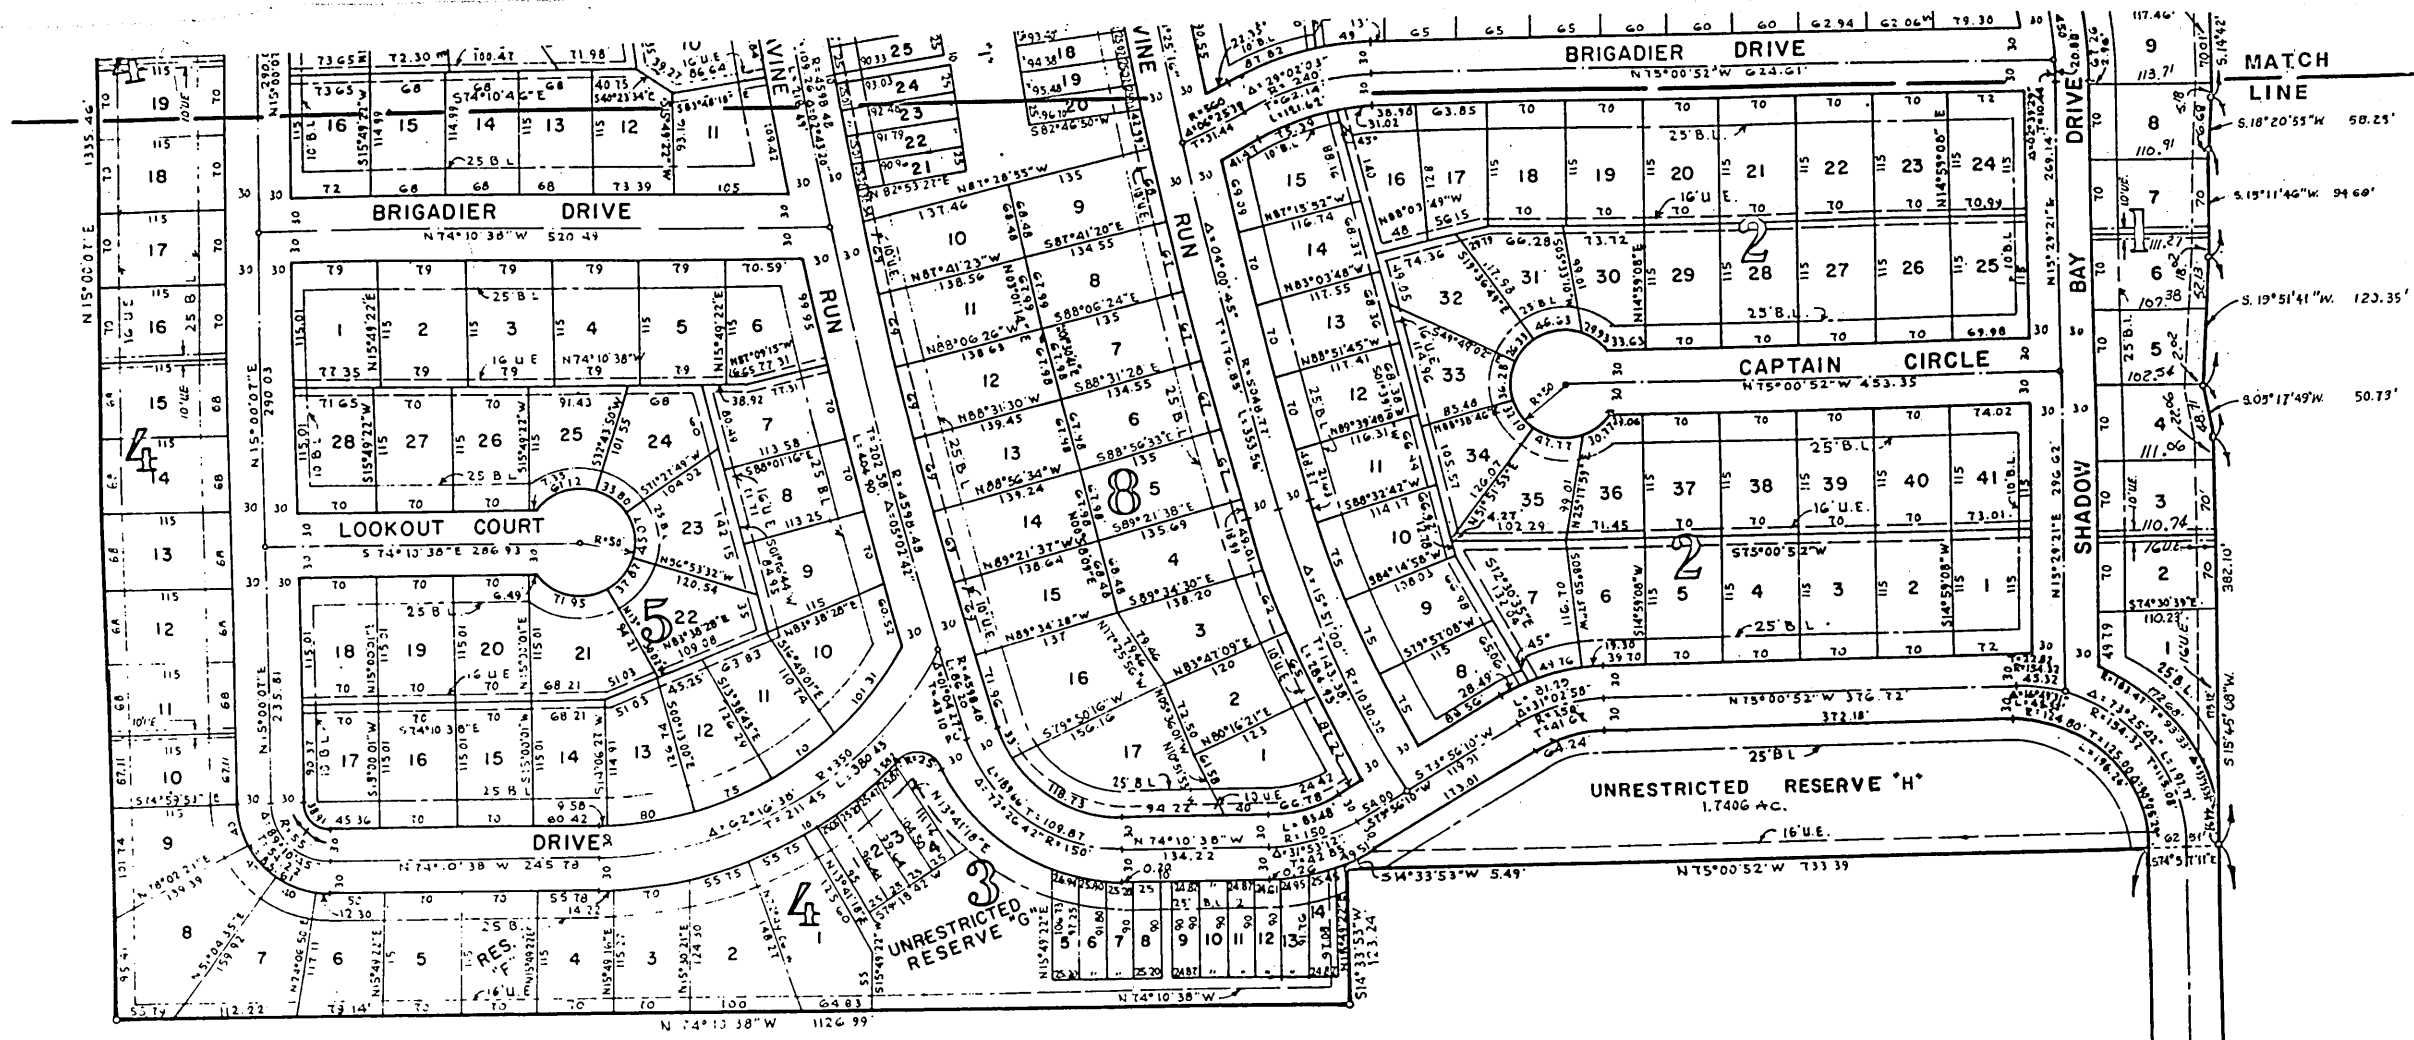

Lake Connoe

Lake Connoe

ACREAGE

W WEIR SURVEY
A-42
N. MARTIN SURVEY
A-26

Lake Connoe

UNRESTRICTED RESERVE "A"
4.7011 AC.

VOL 11 PAGE 51
Vol. 11 Page 51

VOL 11 PAGE 51

Cabinet A
Sheet 133-B
#325819

Cabinet A
Sheet 133-B

SHADOW BAY
SECTION ONE

A133a.002 SHEET 2 of 3

MATCH
LINE

ACREAGE

5-A
1341

VOL 11 PAGE 52
VOL 11 PAGE 52

#325819
Coburn
Subst 134-f

SHADOW BAY

SECTION ONE